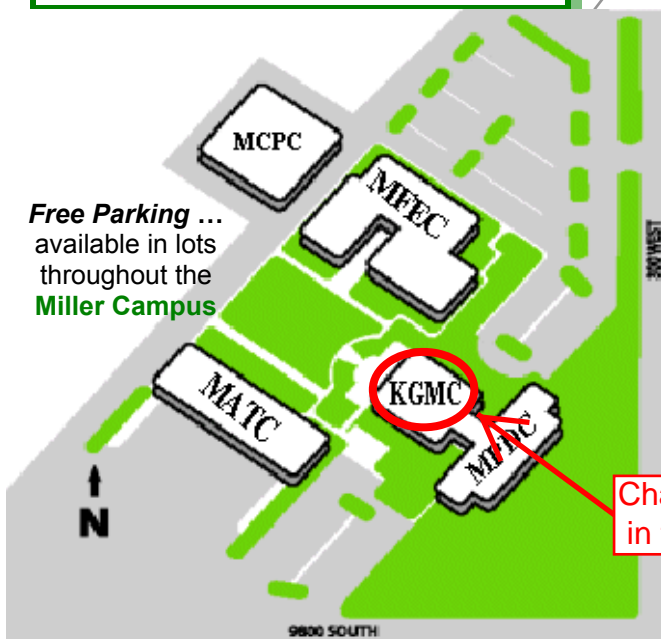

Salt Lake Community College Miller Campus

Directional Map and Campus Directory

9750 South 300 West, Sandy, Utah (801) 957-5200

Driving from The North:

Take I-15 South to Exit 295 (9000 South). Exit right (west) onto 9000 South and proceed to 450 west (1st light). Turn left (south), go to 9120 South & turn left (east), go to 300 West (frontage road) & turn right (south). Proceed 6 blocks south along frontage road.

Driving from the South:

Take I-15 North to Exit 293 (10600 South) after exiting, turn right (east) and proceed to State Street. Turn left (north), go to light at 10000 South (Centennial Way) in Sandy. Turn left (west), go under I-15 & turn right (north) on 300 West (frontage road). Proceed 2 blocks north along frontage road.

Free Parking ... available in lots throughout the Miller Campus

Chapter Luncheons are in the KGMC Building